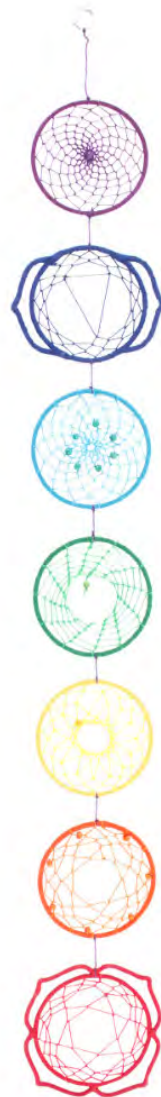

Product Code

DC_15316

Chakra Wall Hanging

Barcode: 5055581667154

Product Description

Gorgeous rainbow hanging chakra dream catcher. Would brighten up and look lovely in any home or space. This wall hanging is a great gift idea for someone who uses reiki or practices yoga to help enhance their spiritual and physical wellbeing. Wooden parts made from Manlagosi (Wrightia Pubescent)

The product is manufactured in Indonesia

Product Dimensions:

H: 103cm x W: 14cm x D: 1cm

Product Weight:

100g

Product Materials :

Cotton and Wood

Packaging Materials: